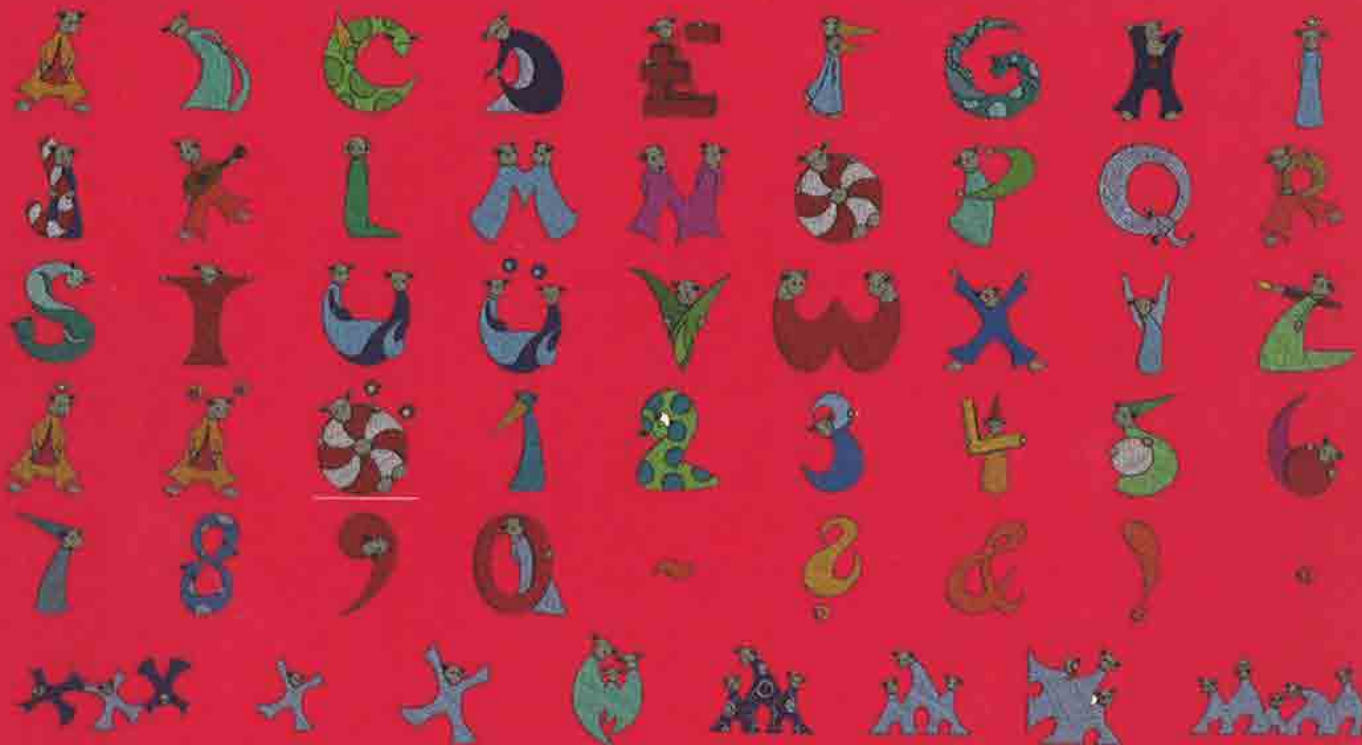

10 Stephanie's Alphabet

Hoop size 100x100 mm

All content, including designs, images, trademarks, etc on this collection belongs to VSM Group AB and/or its affiliates or partners and may not, apart from what may be explicitly allowed by law, be reproduced, distributed or used in any other way without the consent of VSM Group AB. The copyrighted designs on this media are for the original purchaser's personal use only and not for industrial use. The designs MAY be sewn on items for resale but only if sewn by the original purchaser of the collection and only with a single head home embroidery machine. VSM Group AB will not be held liable for any damages or losses resulting from the use of the designs.

6200294-96 • Printed in Sweden • © 2004 VSM Group AB

art. no. 6200294-96

inspira