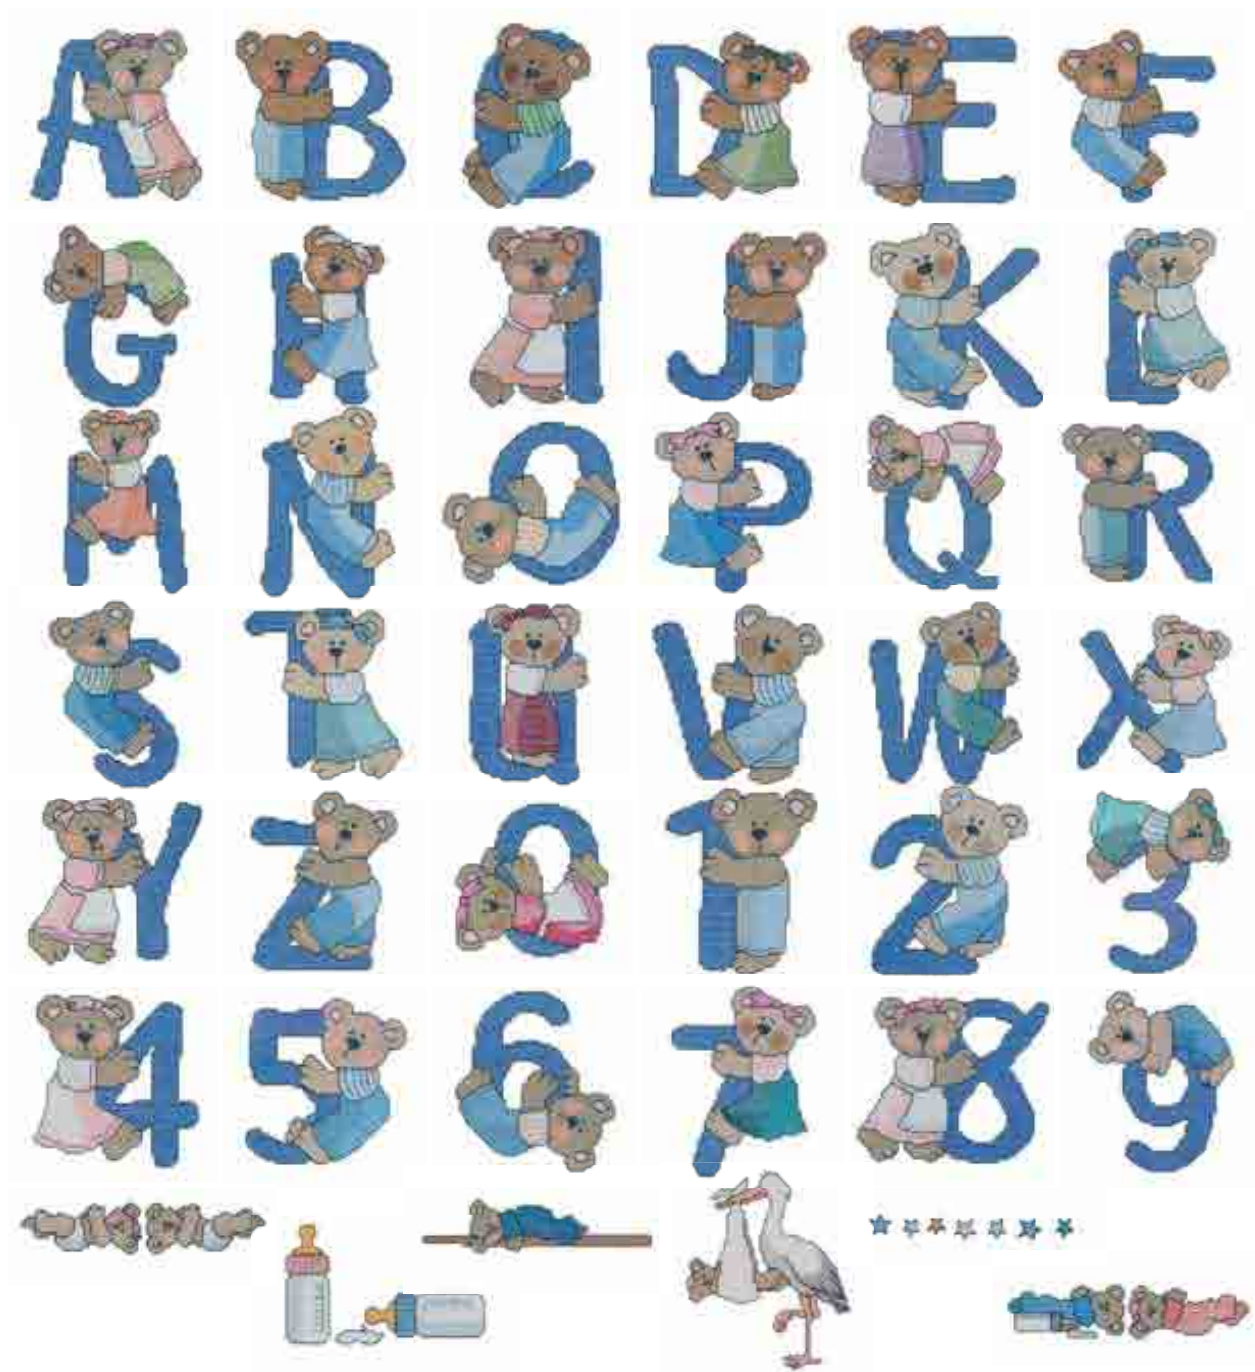

# 37 Labels & Frames

Recommended hoop size: 100x100 mm / 4x4 inch  
180x130 mm / 7x5 inch

art. no. 6200338-96

# 38 Cross Stich Cuties

Recommended hoop size: 100x100 mm / 4x4 inch  
180x130 mm / 7x5 inch

art. no. 6200339-96