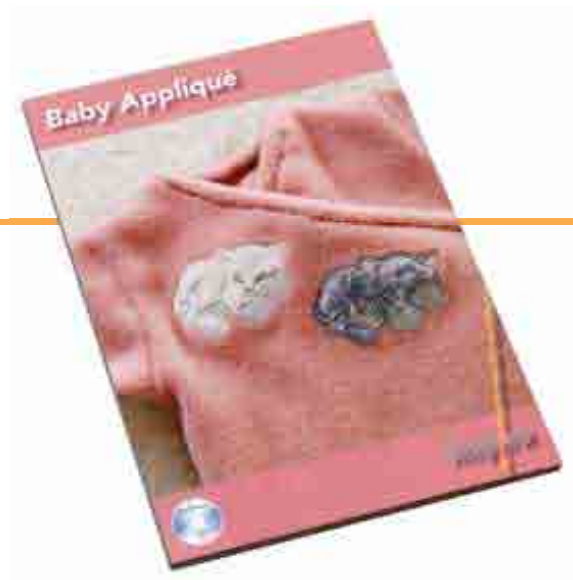

45 Baby Appliqué

Recommended hoop size: 100x100 mm / 4x4 inch

art. no. 6200346-96