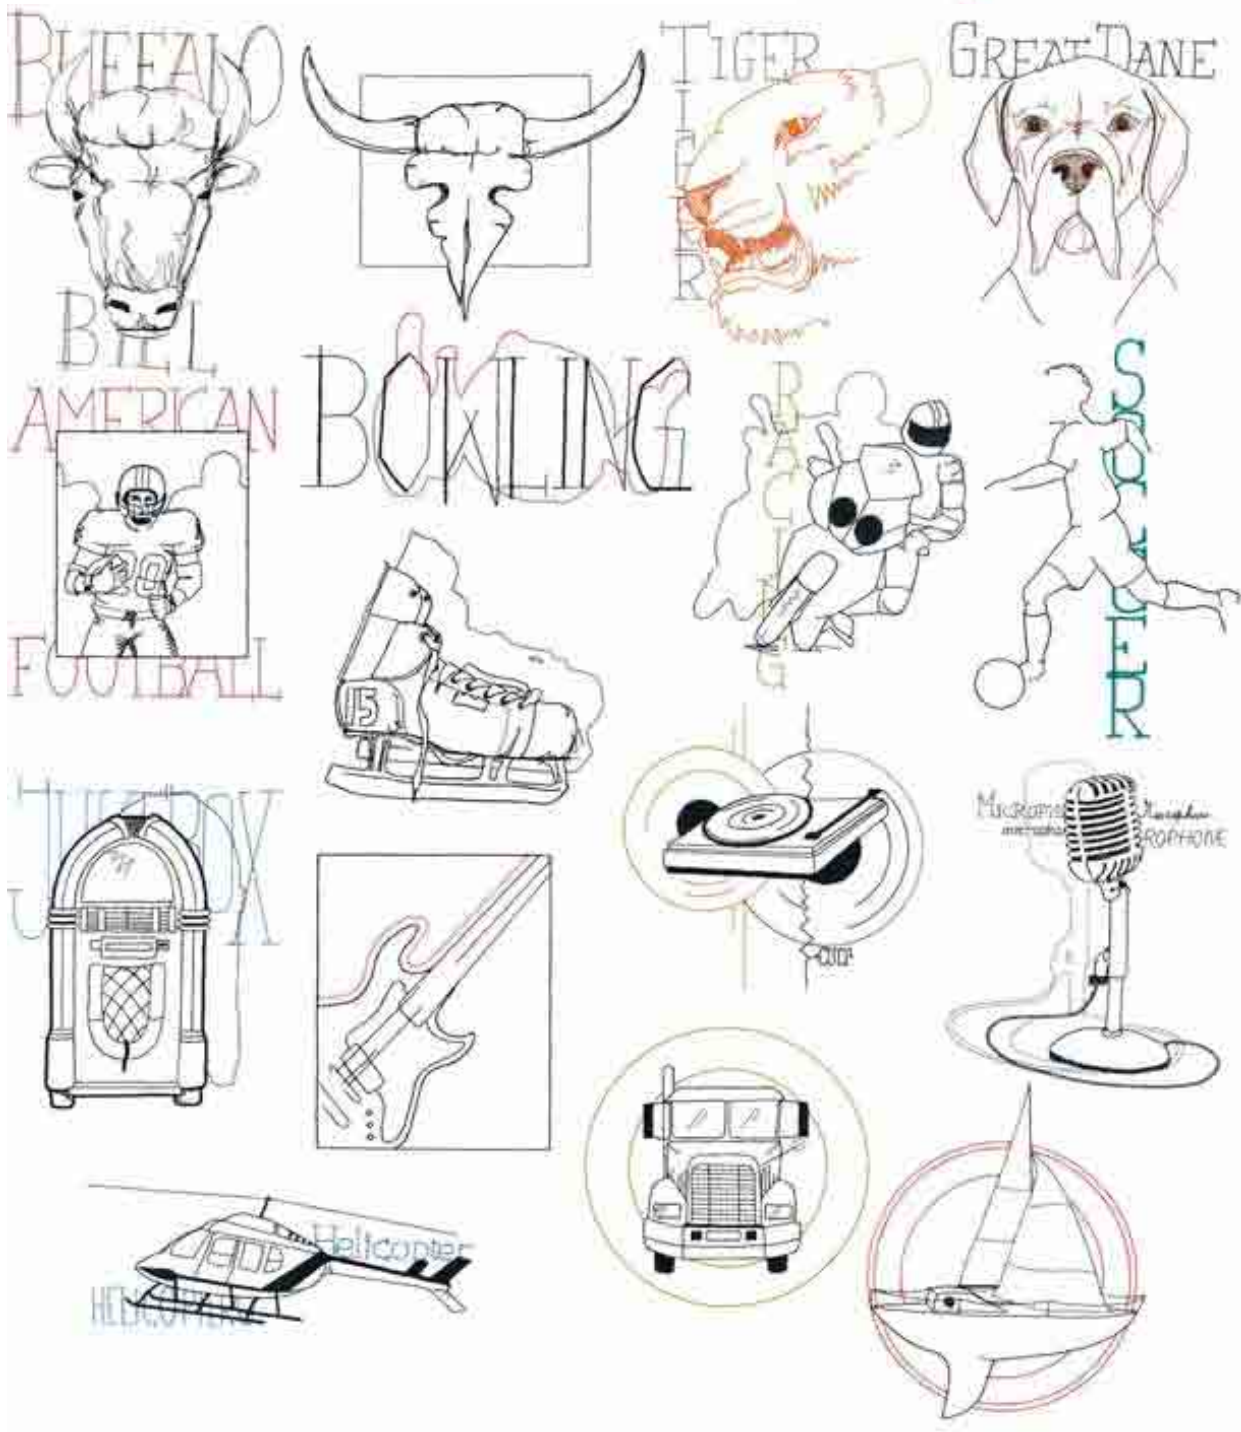

42 Men Only

Recommended hoop size: 180x130 mm / 7x5 inch

art. no. 620034396