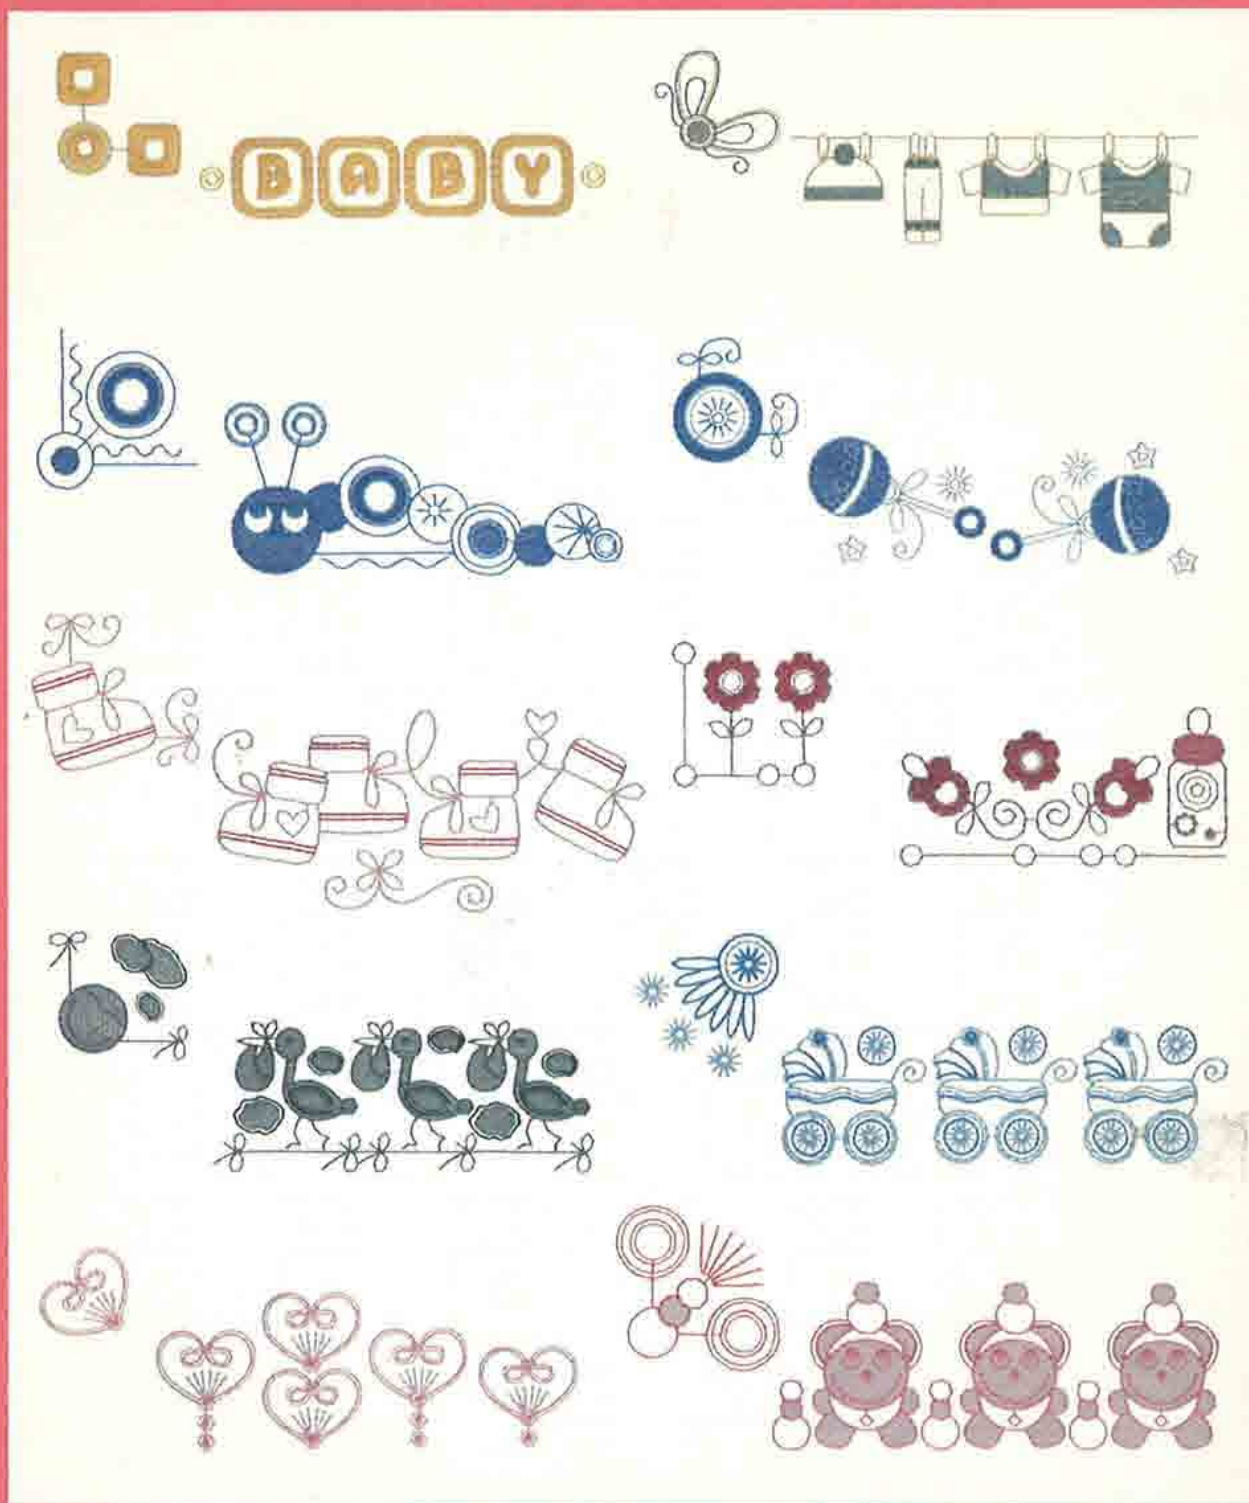

## 54 Elegant Bottles

Hoop sizes: 9 designs 360x150 mm / 14"x 6" , 1 design 180x130 mm / 7"x5"  
4 designs 100x100 mm / 4"x4"

art. no. 6200355-96

inspira

# 56 Towel Time

Hoop sizes: 9 designs 170x100 / 6.7"x 4" , 16 designs 100x100 cm / 4x4"

art. no. 6200357-96

*inspira*

# 58 It's a Boy! It's a Girl

Hoop sizes: 10 designs 170x100 / 6.7"x 4", 10 designs 100x100 / 4"x 4"

art. no. 6200359-96

inspira

# 59 Endless Season Elegance

Recommended hoop size: 170x100 mm / 7x4 inch

art. no. 620036296