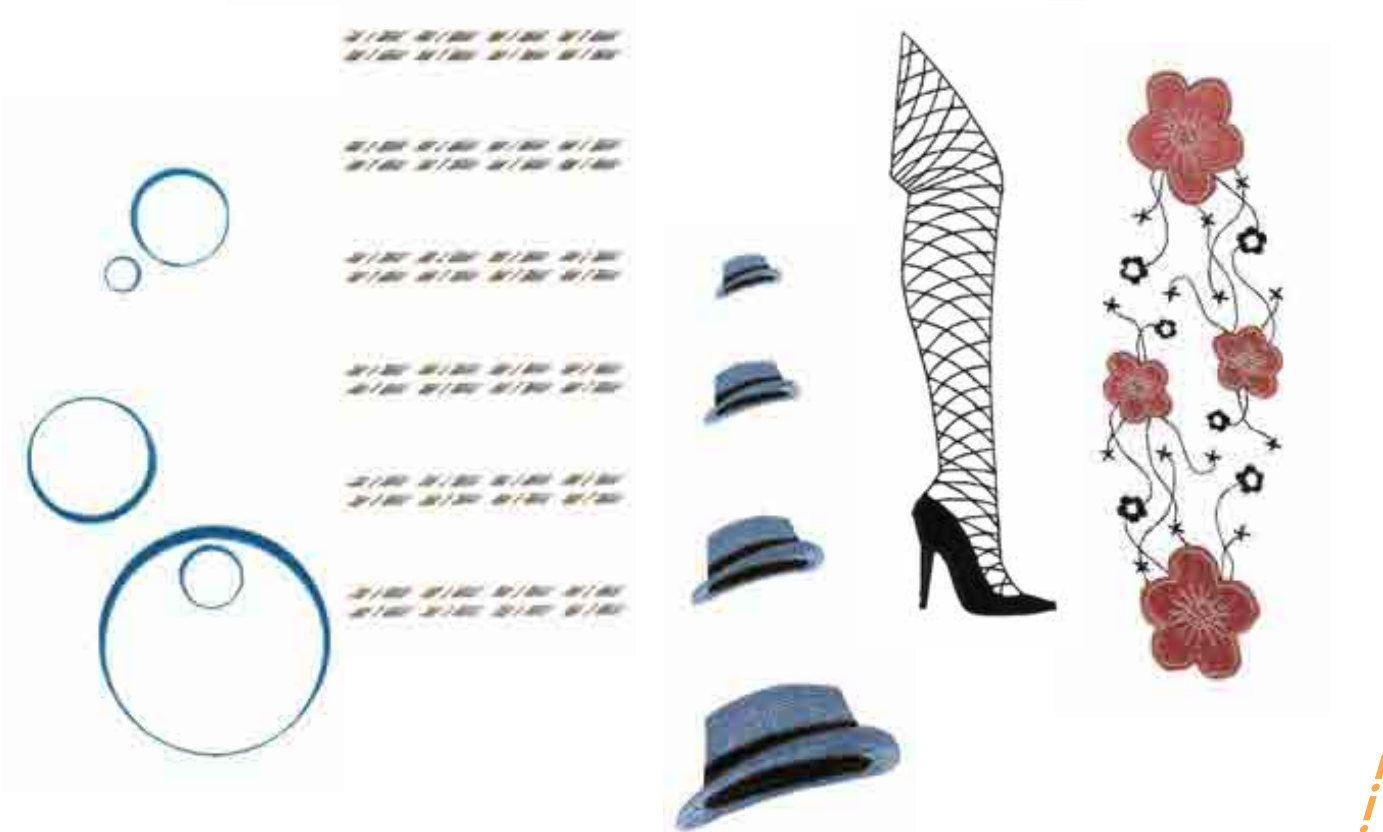

13 Trendy Ties

Recommended hoop size: 170x100 mm / 6.7x4 inch

art. no. 6200297-96