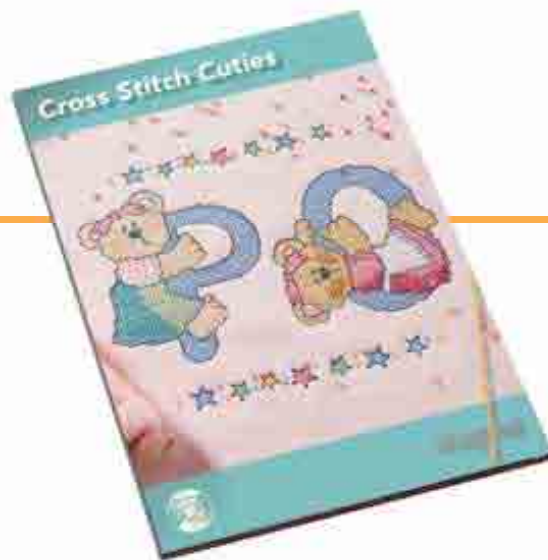

38 Cross Stich Cuties

Recommended hoop size: 100x100 mm / 4x4 inch
180x130 mm / 7x5 inch

art. no. 6200339-96